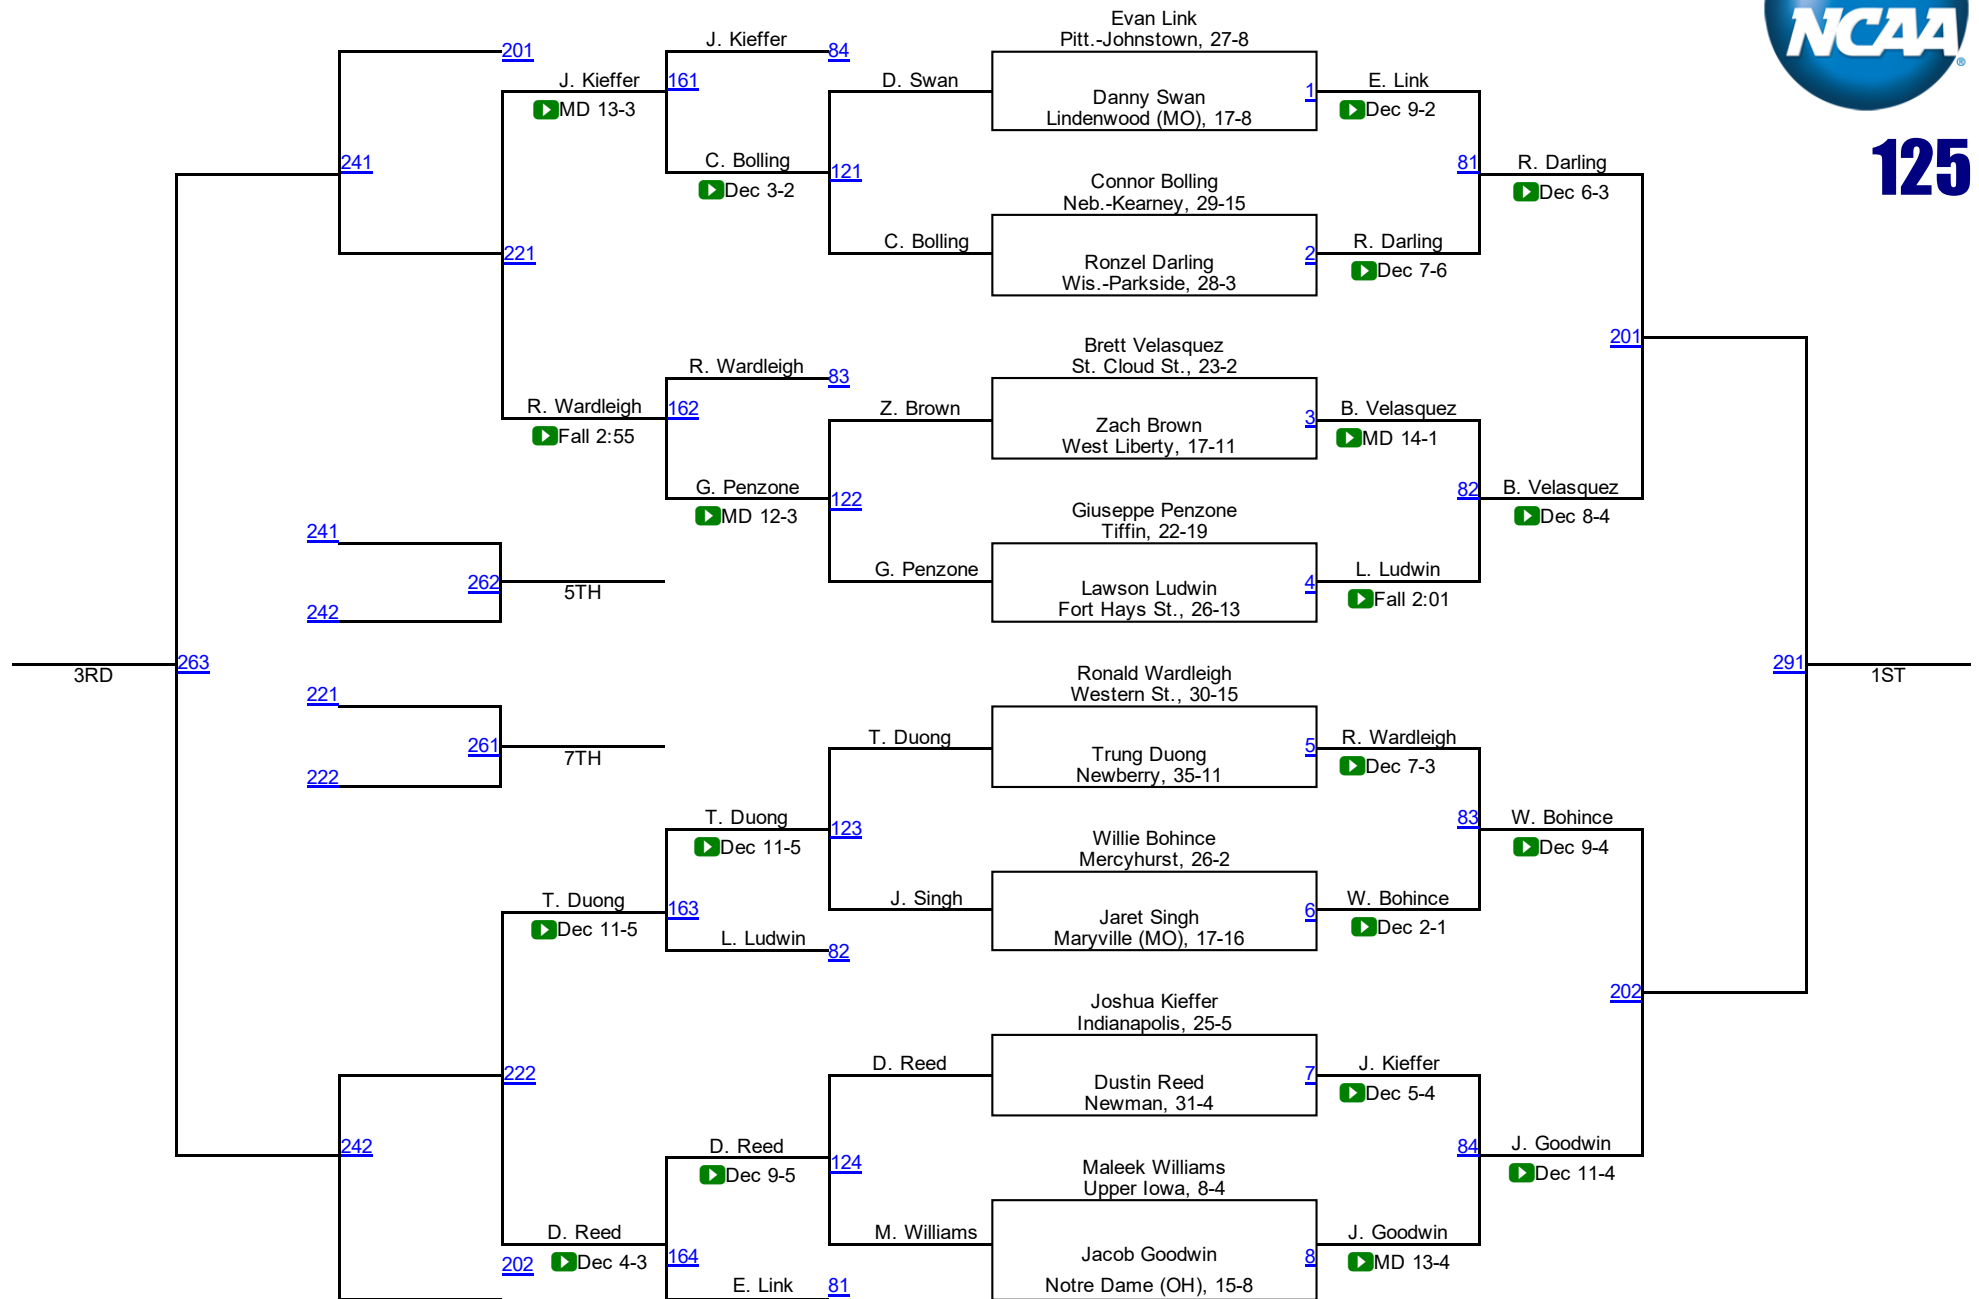

33. Coker	4.0
33. Newman	4.0
35. Central Okla.	3.5
36. Gannon	2.5
37. LIU Post	1.5
38. Augustana (SD)	1.0
38. Chadron State	1.0
38. Shippensburg	1.0
41. San Fran. St.	0.5
42. Alderson Broaddus	0.0
42. Belmont Abbey	0.0
42. Colorado Mines	0.0
42. King (TN)	0.0
42. Limestone College	0.0
42. West Liberty	0.0
42. Wheeling Jesuit	0.0

2016 NCAA Division II Championships

125