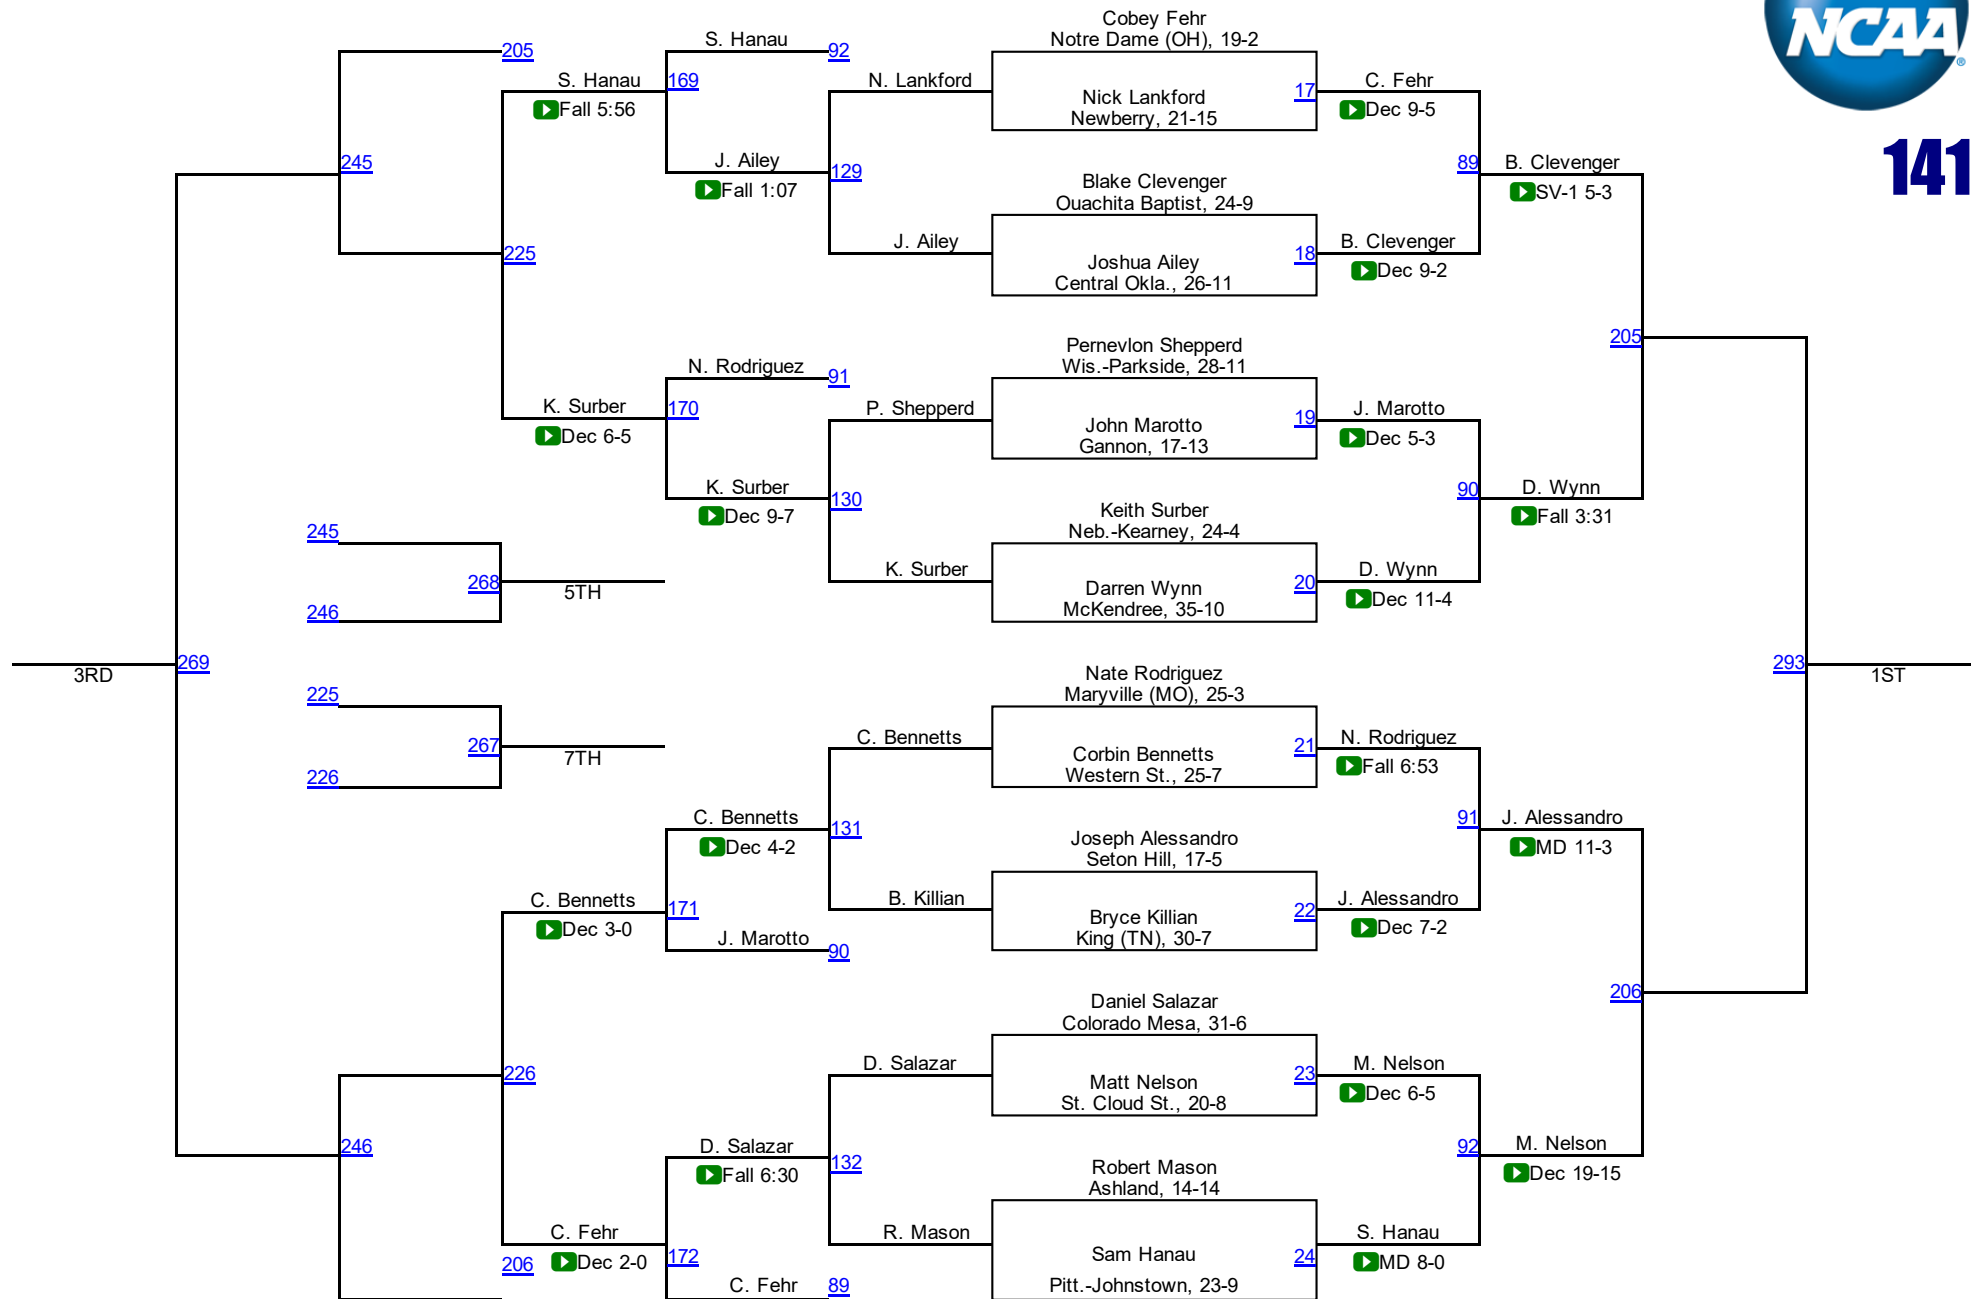

2016 NCAA Division II Championships

141