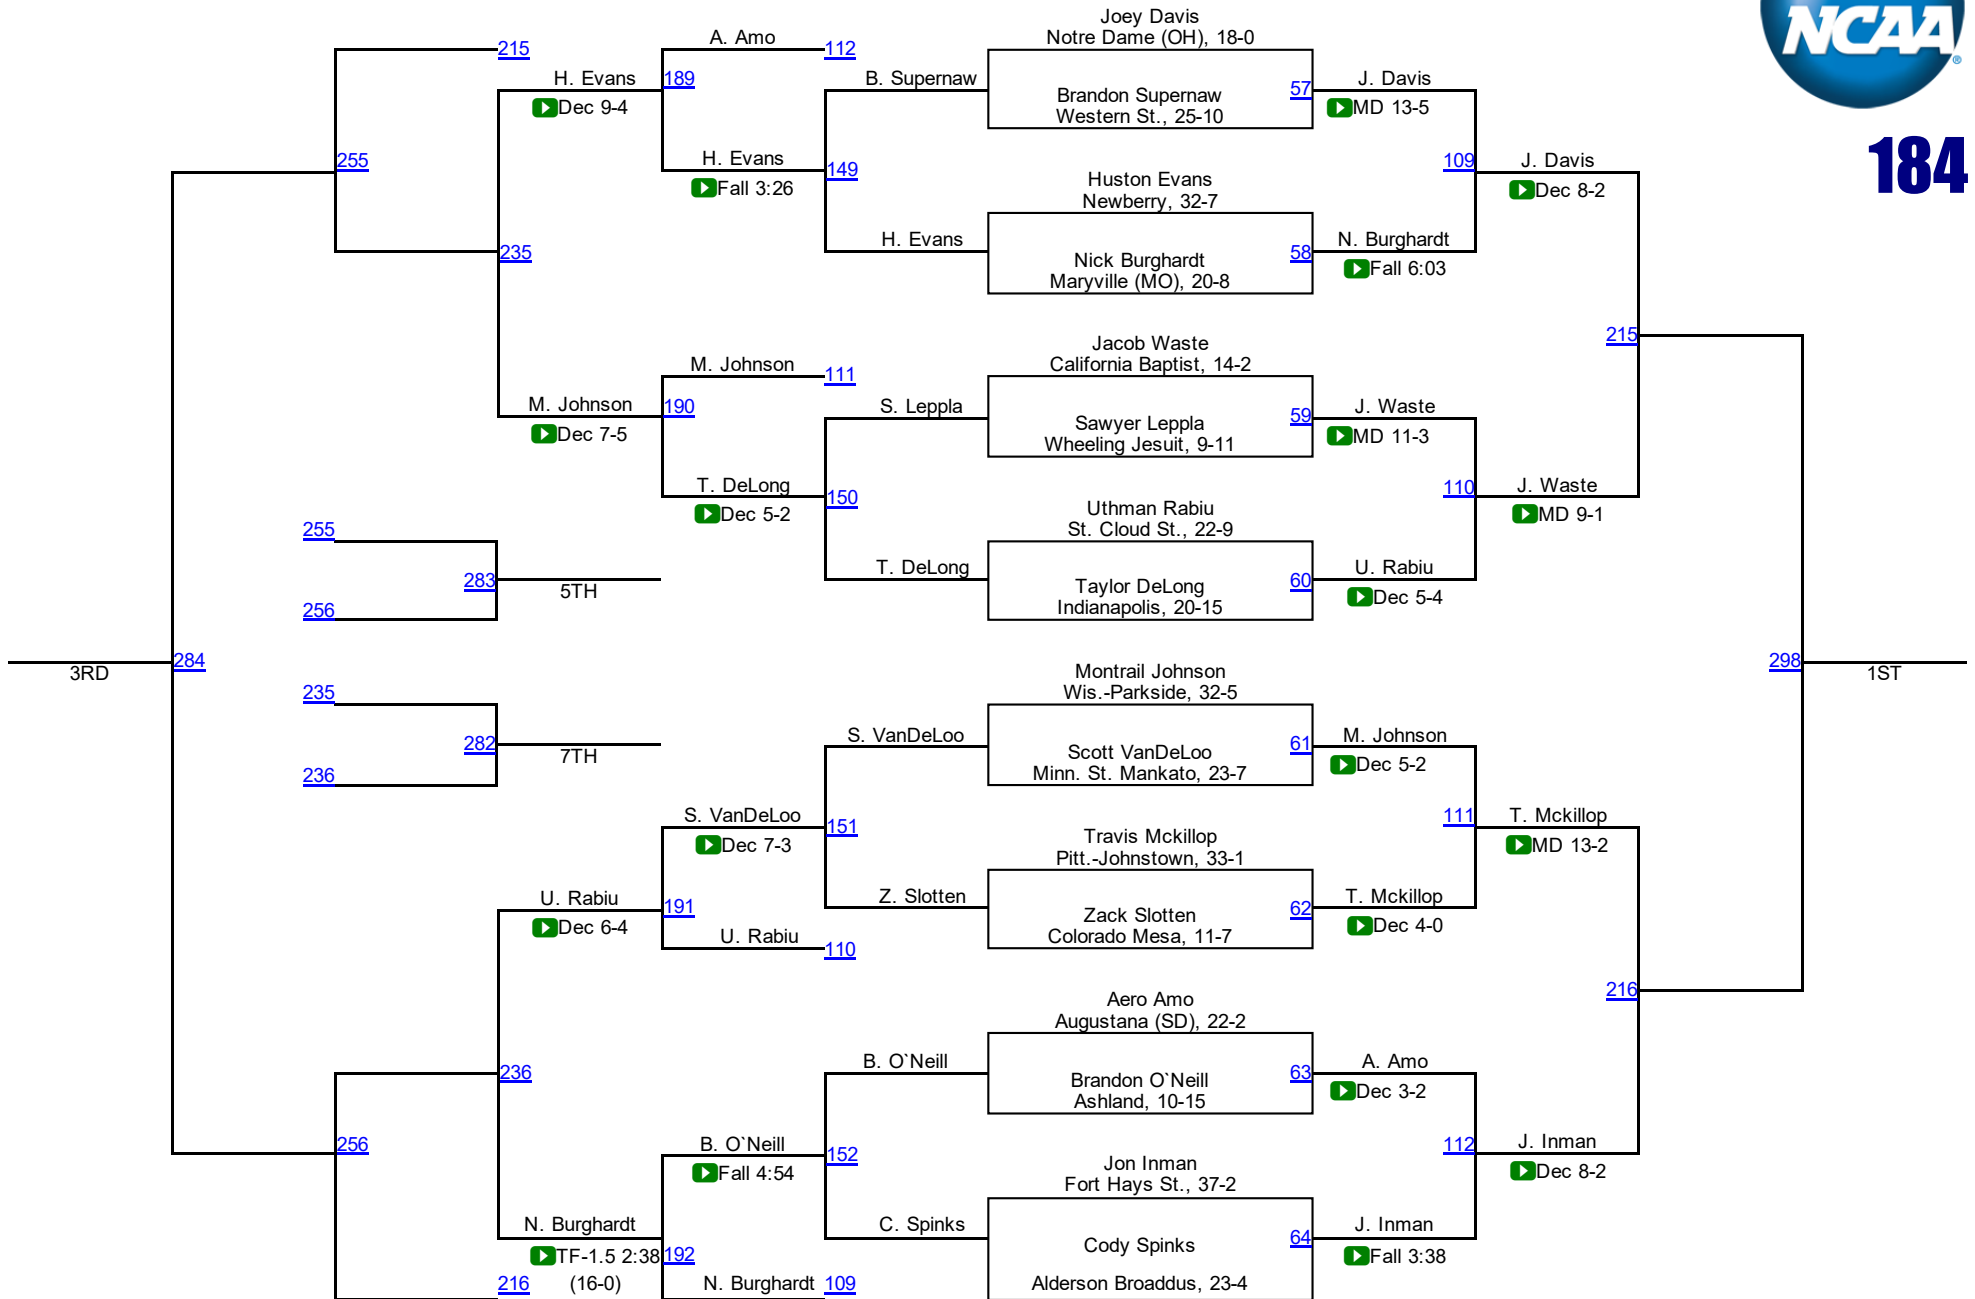

2016 NCAA Division II Championships

184