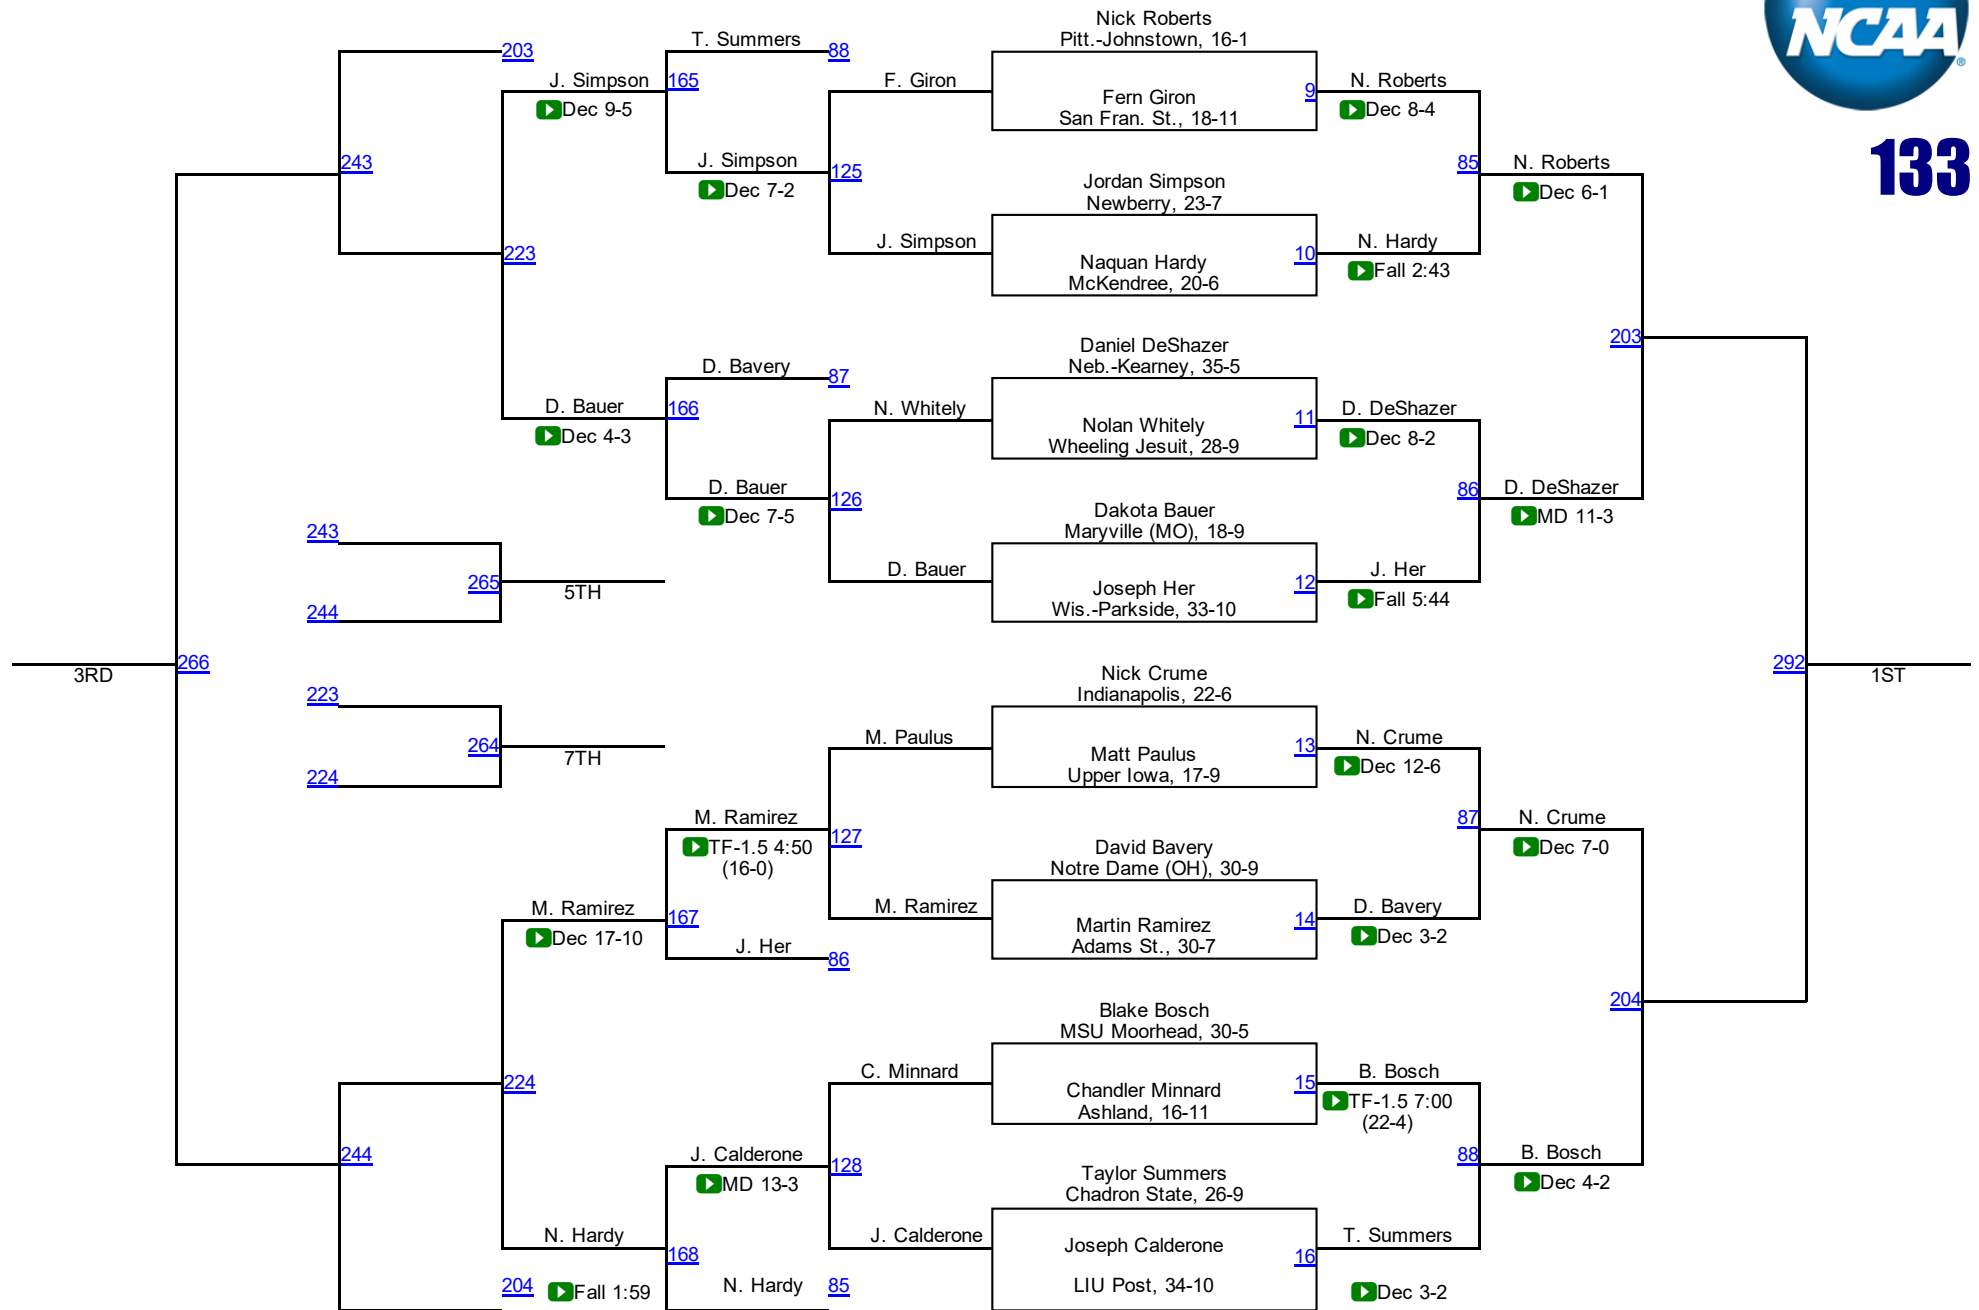

2016 NCAA Division II Championships

133