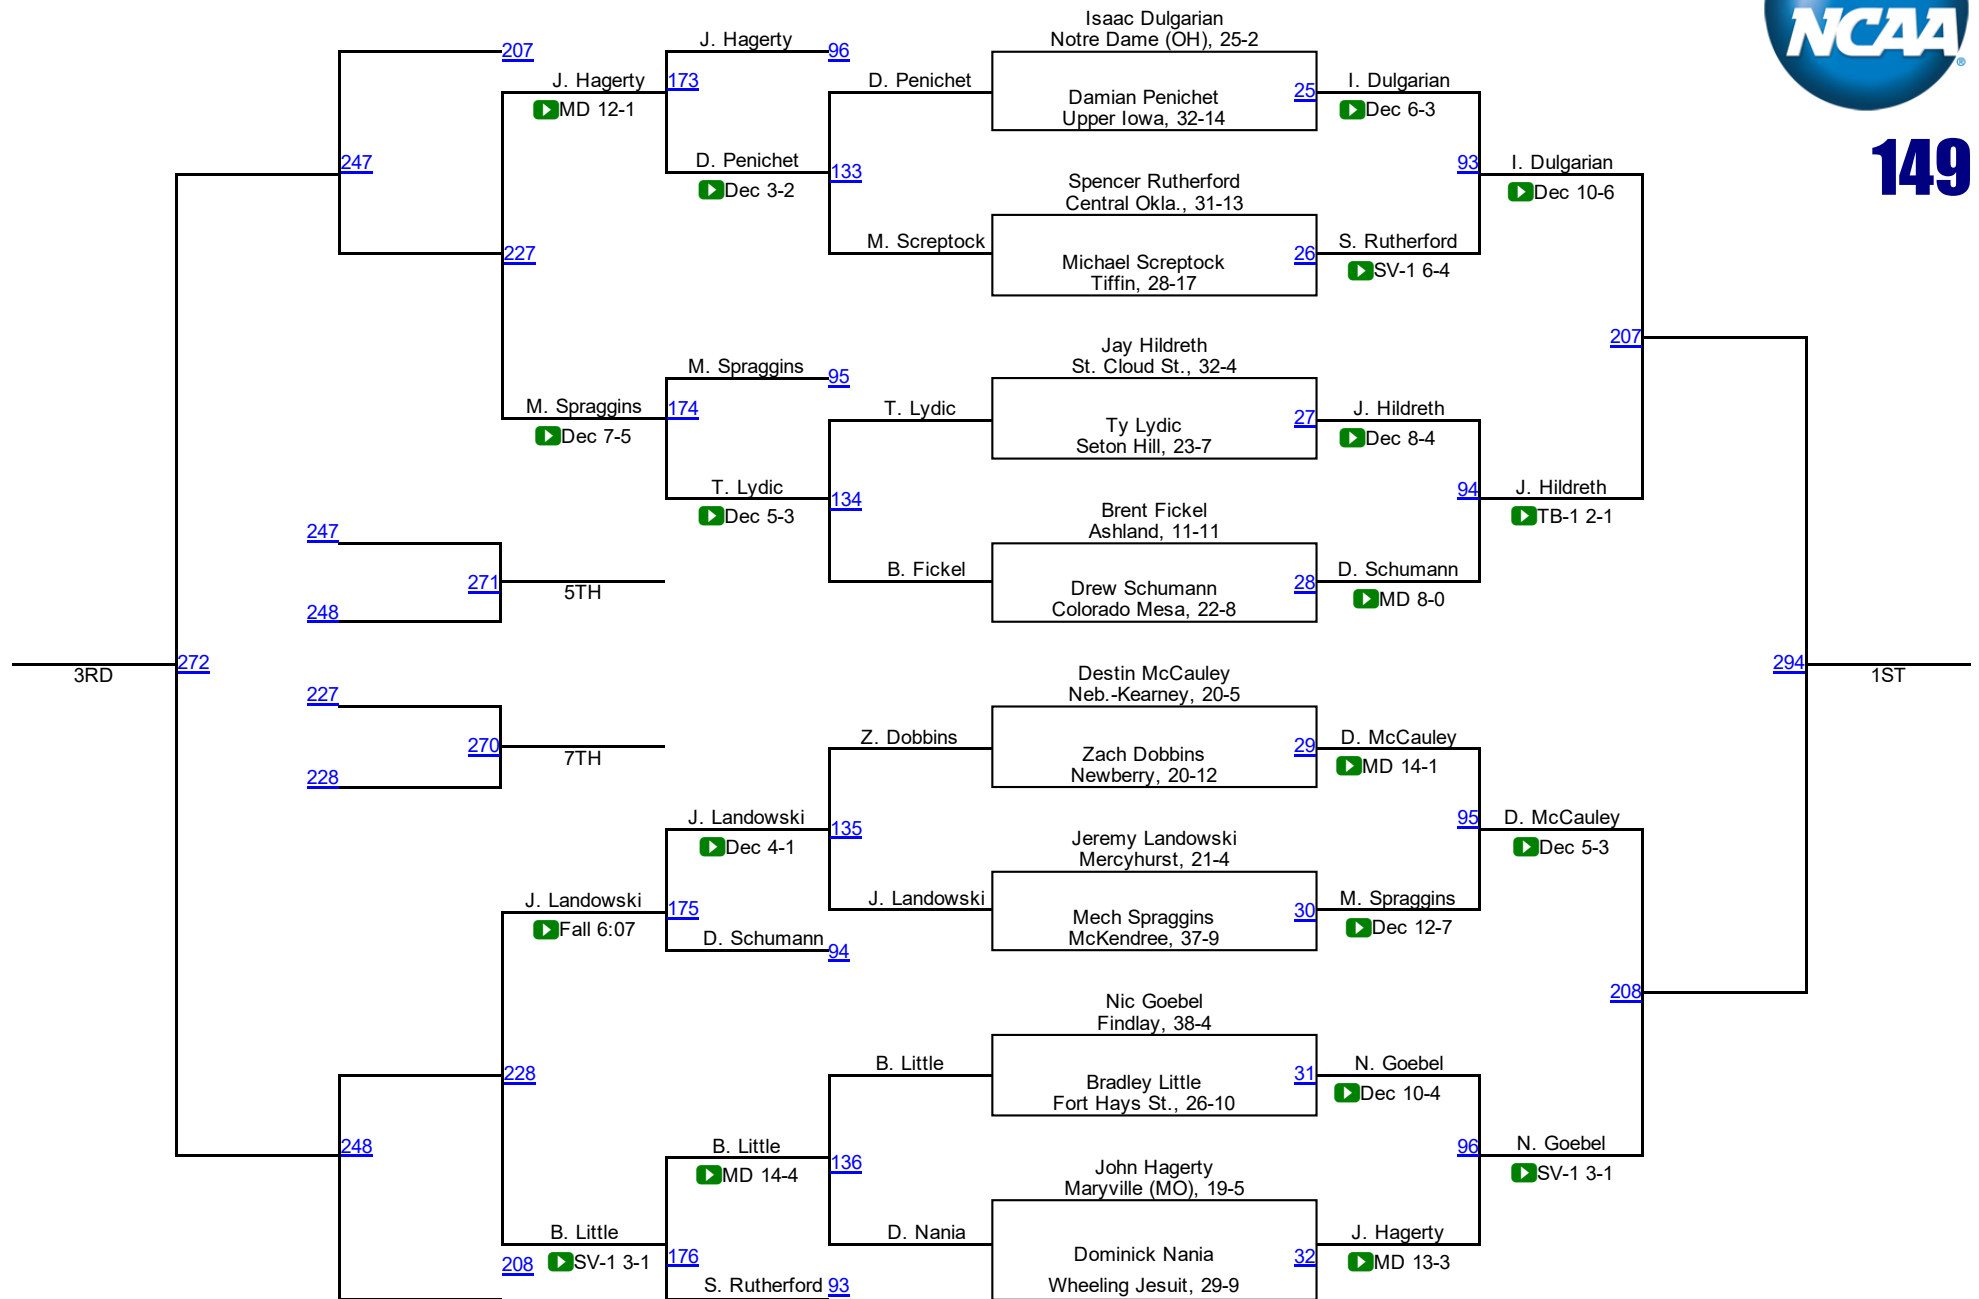

2016 NCAA Division II Championships

149