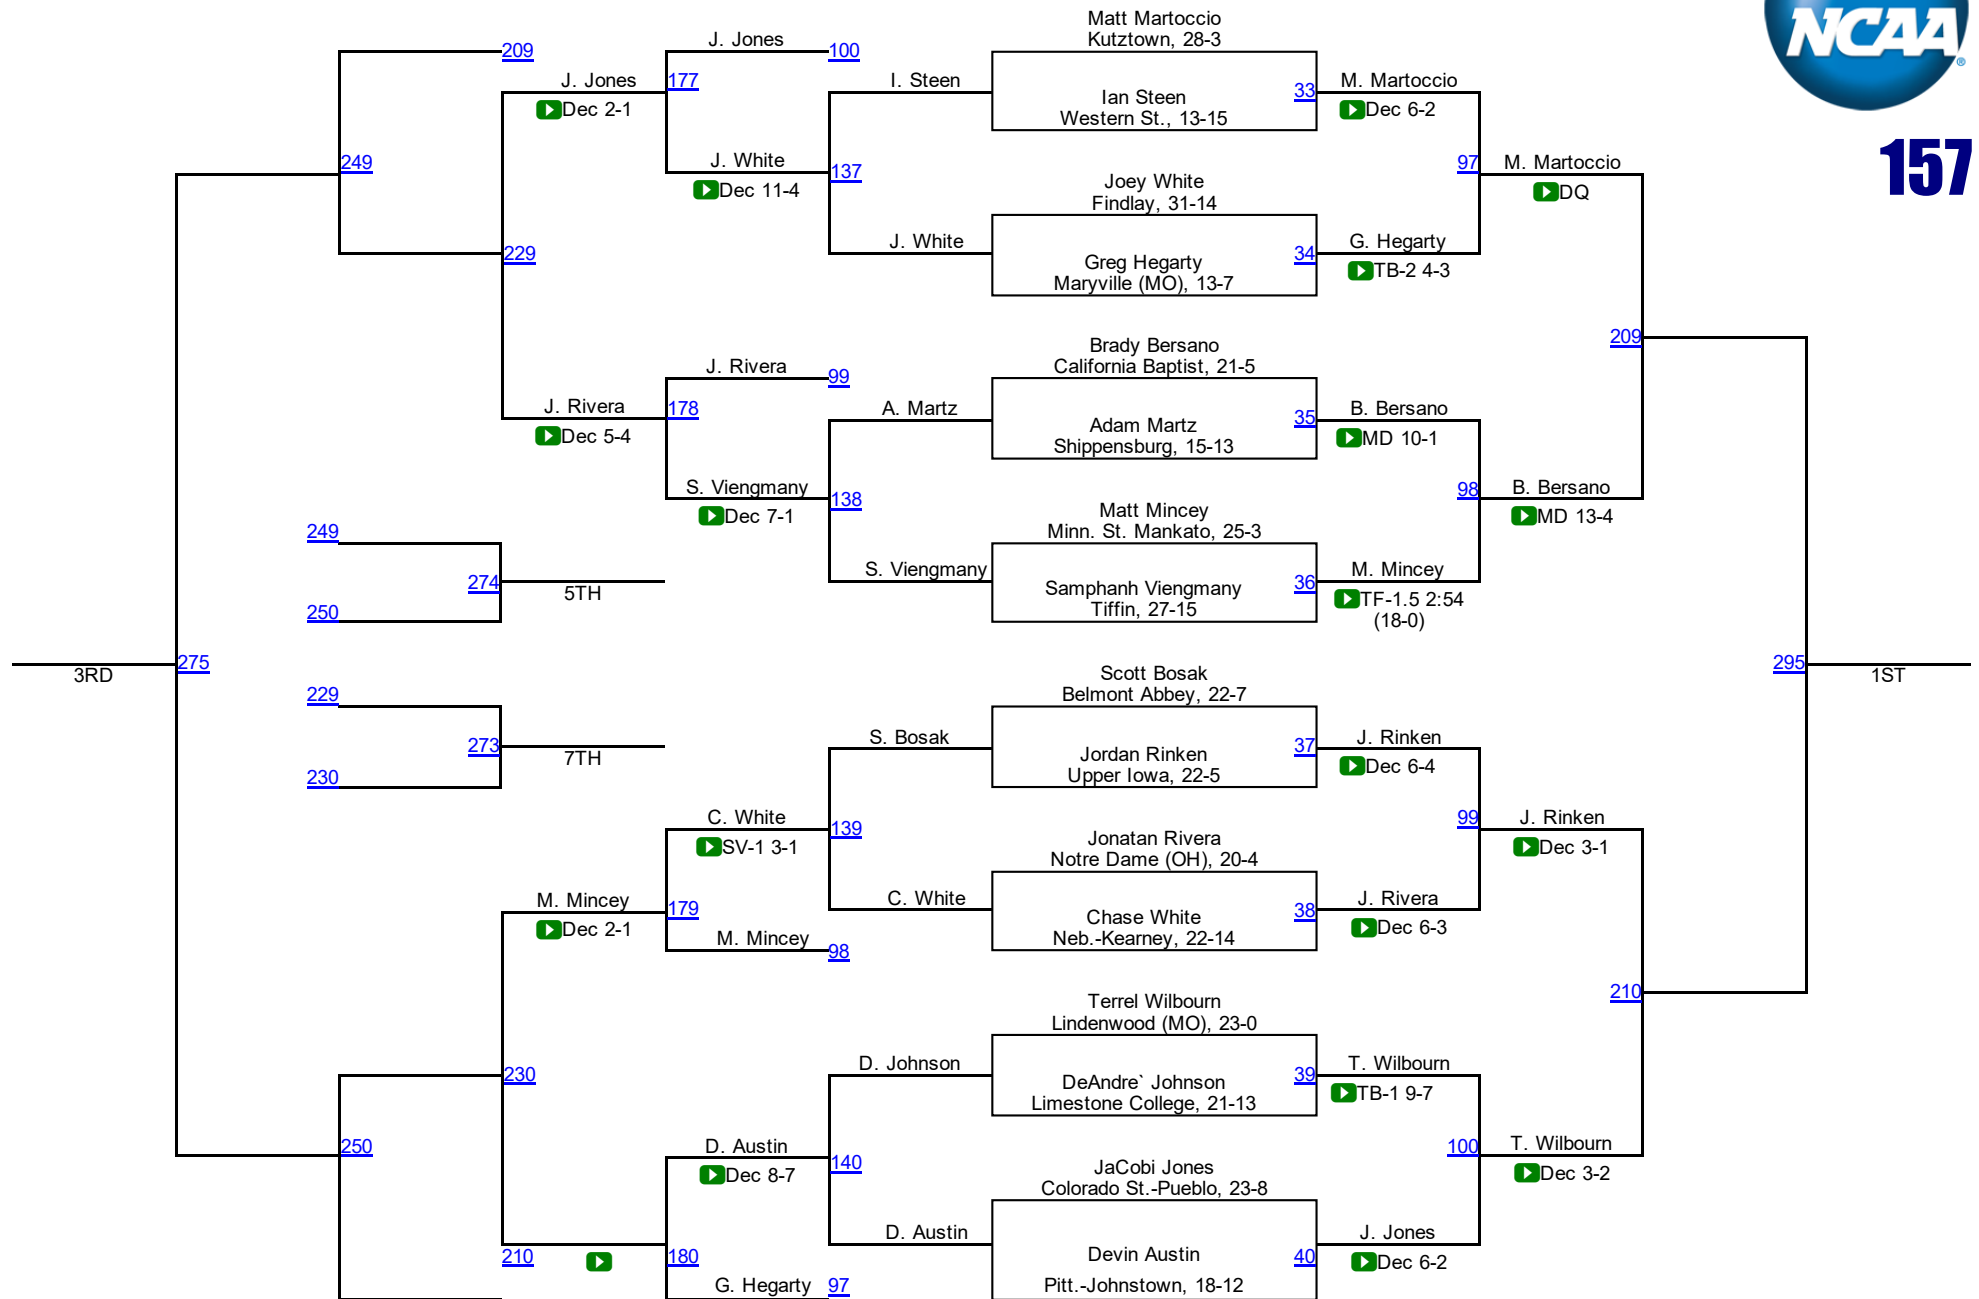

2016 NCAA Division II Championships

157