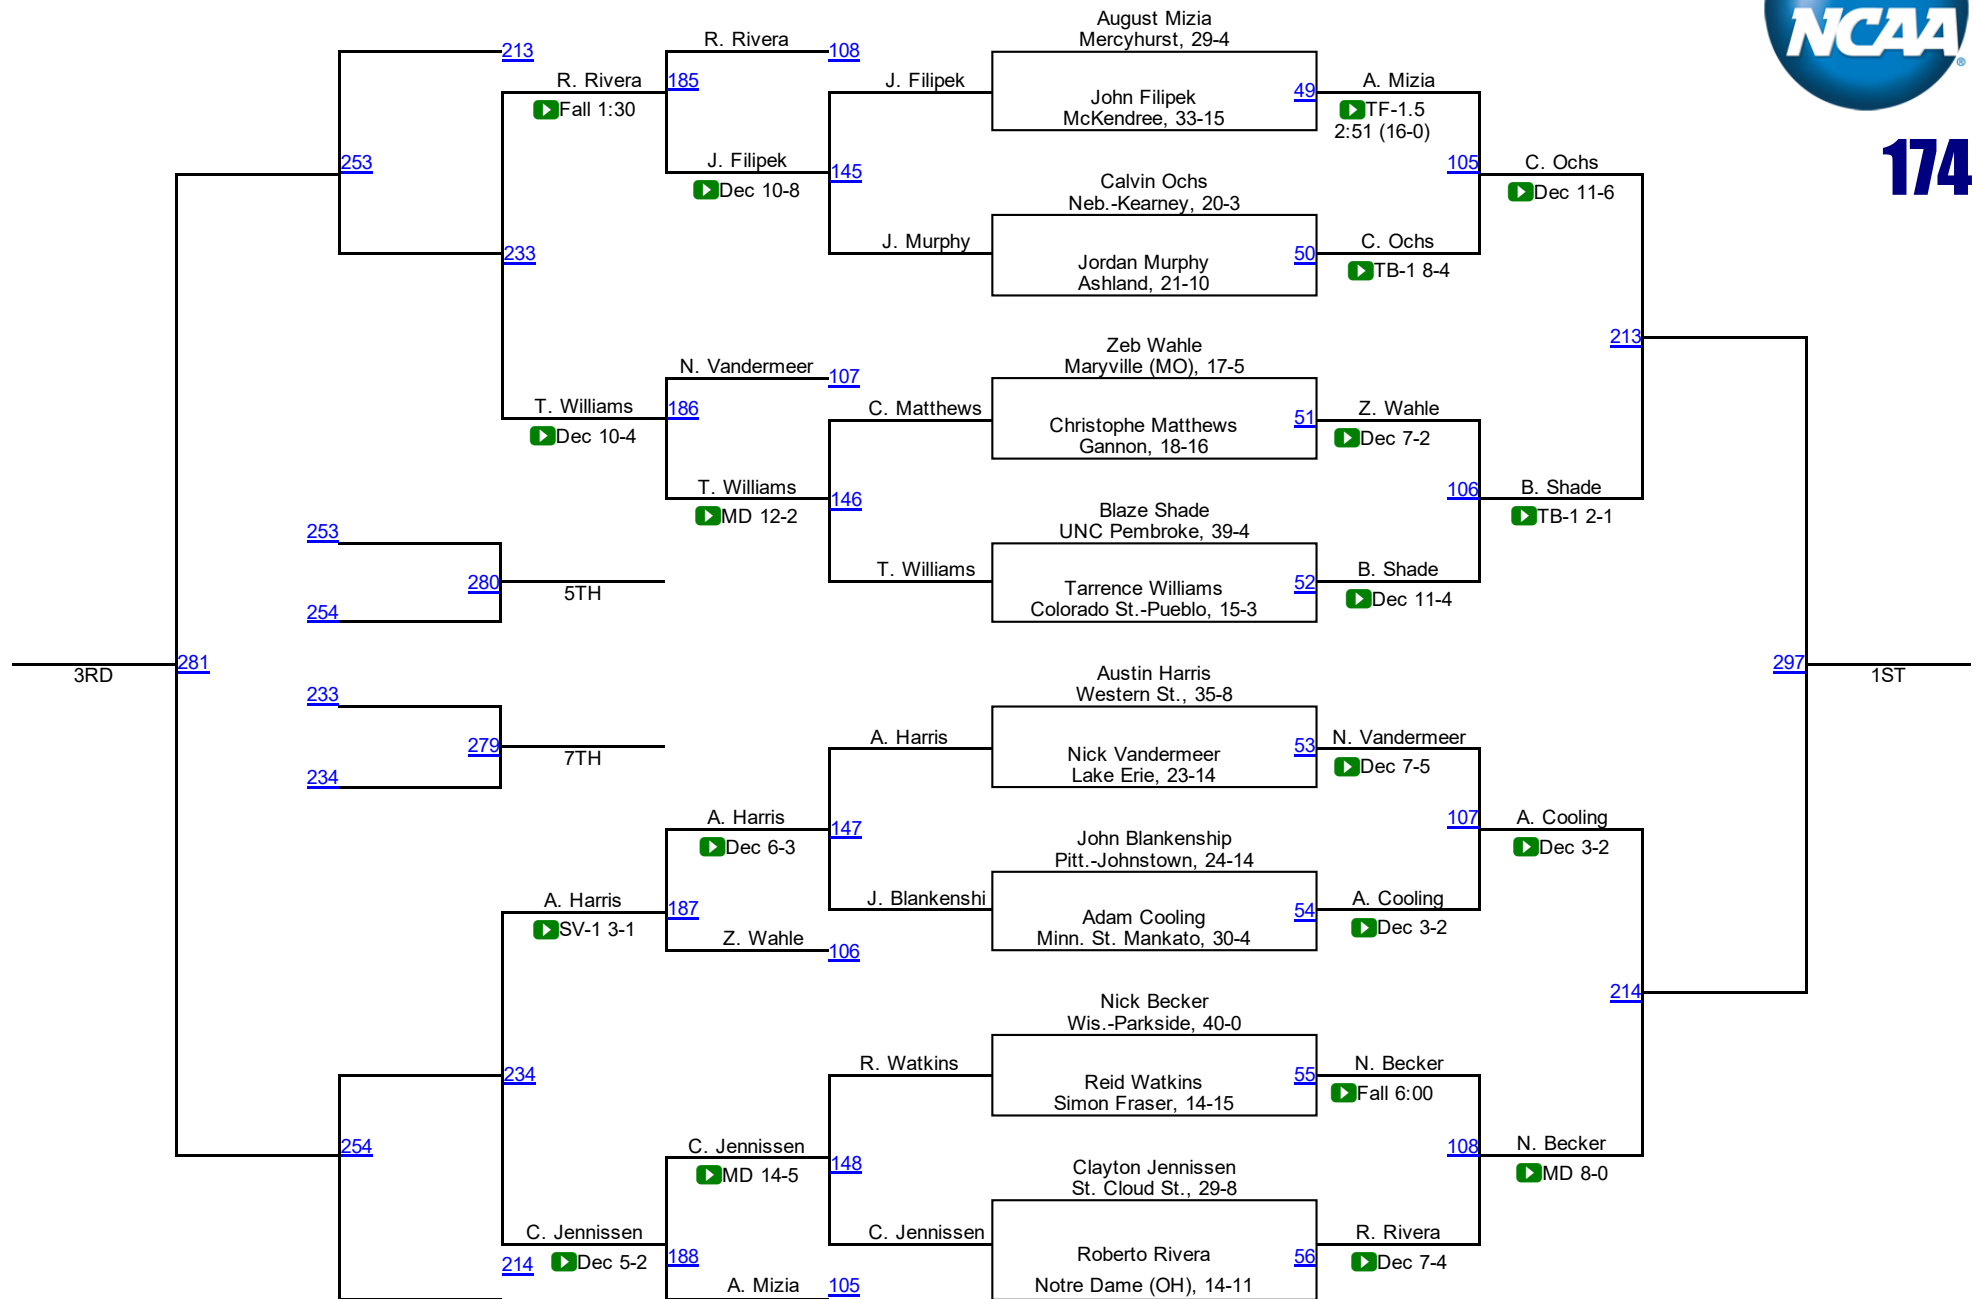

2016 NCAA Division II Championships

174